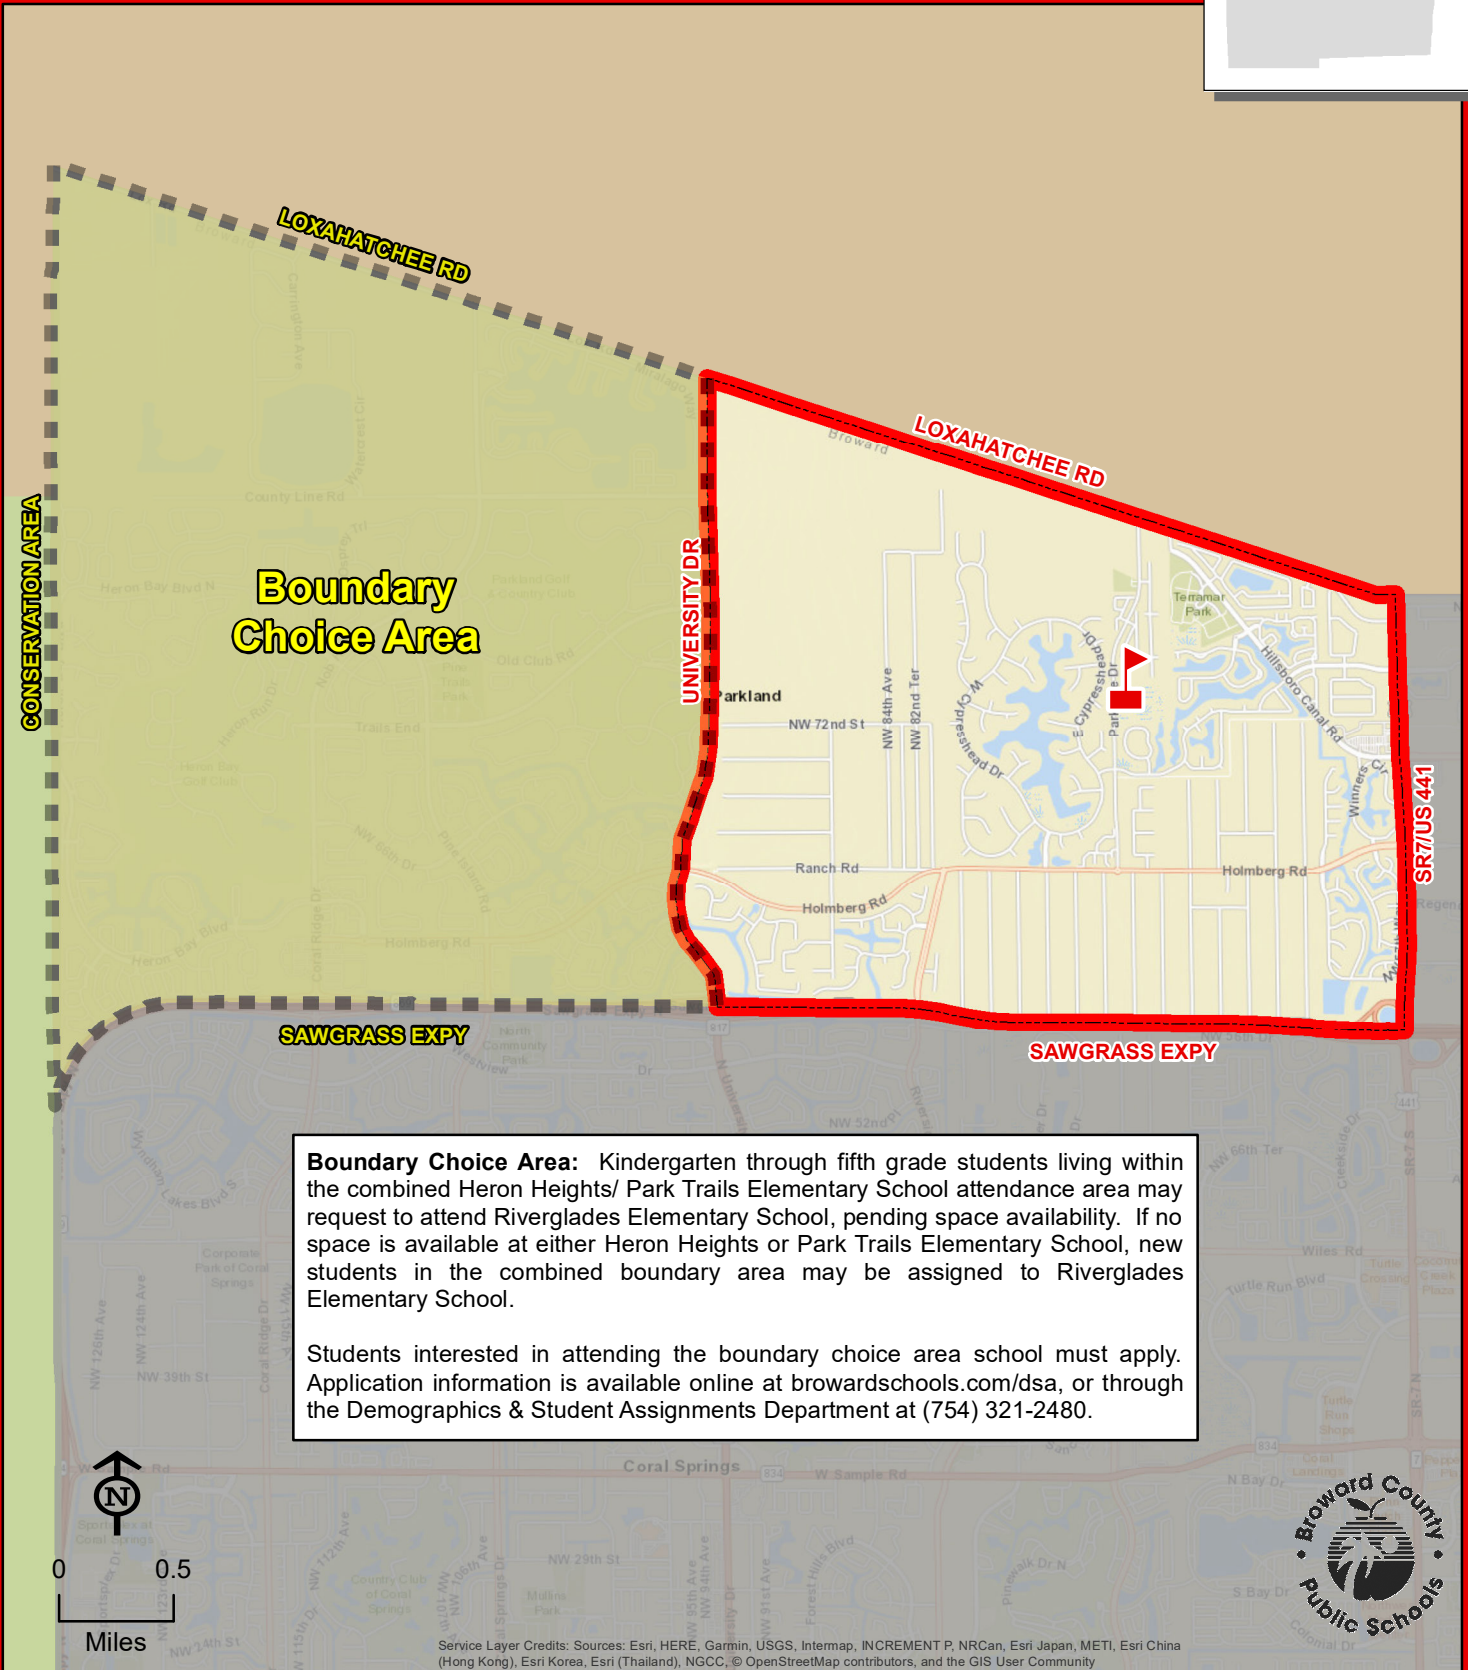

# RIVERGLADES ELEMENTARY SCHOOL

7400 PARKSIDE DRIVE  
PARKLAND, FLORIDA 33067  
754-322-8200

**Boundary  
Choice Area**

CONSERVATION AREA

SR7/US 441

RIVERGLADES

**Boundary Choice Area:** Kindergarten through fifth grade students living within the combined Heron Heights/ Park Trails Elementary School attendance area may request to attend Riverglades Elementary School, pending space availability. If no space is available at either Heron Heights or Park Trails Elementary School, new students in the combined boundary area may be assigned to Riverglades Elementary School.

Students interested in attending the boundary choice area school must apply. Application information is available online at [browardschools.com/dsa](http://browardschools.com/dsa), or through the Demographics & Student Assignments Department at (754) 321-2480.

THIS MAP IS FOR CONCEPTUAL PURPOSES ONLY AND SHOULD NOT BE USED FOR LEGAL BOUNDARY DETERMINATIONS